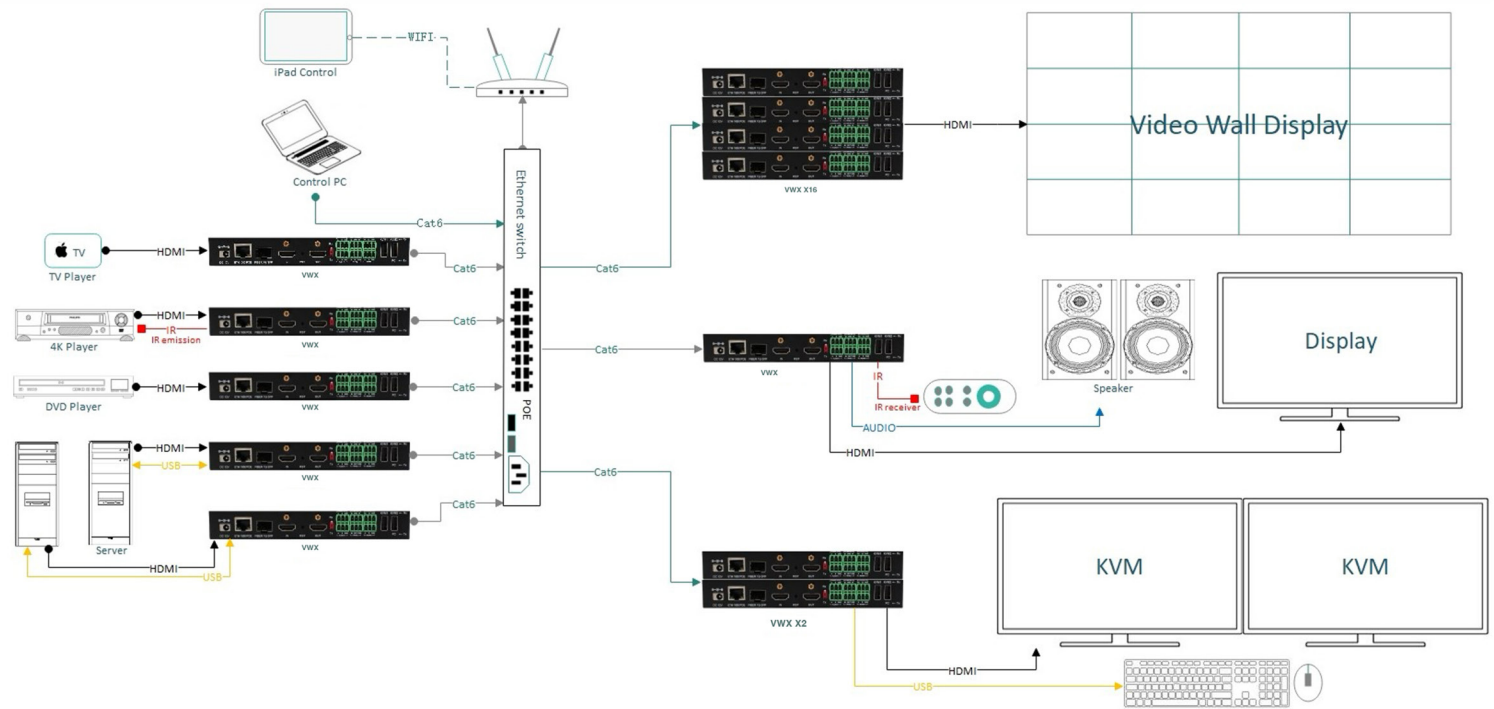

VWX-FHD-IP-10 VWX-UHD-IP-10

All in One Solution Videowall Controller and KVM Routing System

What is AV KVM Over IP?

Reliable KVM over IP

VWX with USB support enables remote access to keyboards, mouse and other devices (KVM) that offer flexibility in securing or accessing equipment such as digital media players that may be stored in remote locations. Using the ethernet network, using and controlling your USB devices remotely is just as easy as on your own desk.

VWX-FHD-IP-10

VWX-UHD-IP-10

Video wall

The distributed integrated management system adopts synchronous splicing technology to easily realize the image-outside-picture tiling mode, picture-in-picture overlay, roaming, cross-screen, zoom