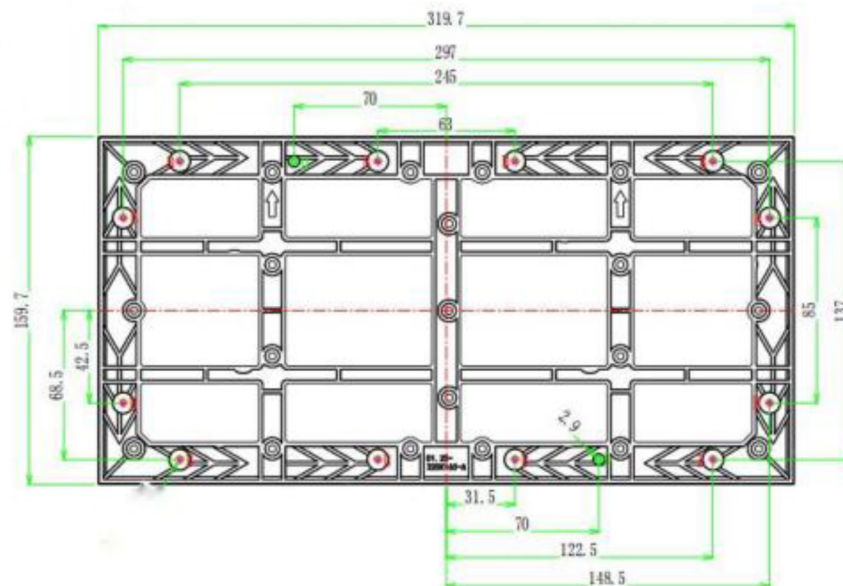

VisualWall

VWX-NPP186

1. Introduction

VWX-NPP186 is the indoor module, the size ratio is 2:1, for seamless splicing. With high brightness, contrast ratio and wide viewing angle, it can obtain high-quality display effect at all angles. The product occupies little space and has a service life of up to 100,000 hours. Front maintenance for lower cost.

3. Drawing

4. Parameter

| | Model | VWX-NPP186 |
|-----------------------------|--|----------------------|
| Module Parameter | Pixel Pitch(mm) | 1.86 |
| | Led | 1515 |
| | Module Resolution(WxH) | 172x86 |
| | Module Size (WxHxD, mm) | 320x160x15 |
| | Density (dot/m ²) | 288,762 |
| | Flatness (mm) | ≤1 |
| | Maintenance | Front |
| | Material | Plastic Bottom Shell |
| Optical Parameter | Single-dot brightness calibration | Available |
| | Single-dot color calibration | Available |
| | Brightness (cd/m ²) | 400-450 |
| | Color Temp(K) | 3200-9300 Adjustable |
| | Viewing Angle (H/V,°) | 140/140 |
| | Emitting point center distance deviation | <3% |
| | Brighness/Color uniformity | ≥95% |
| | Contrast Ratio | 5000:1 |
| Electrical Parameter | Max Power Consumption(W/m ²) | 372 |
| | Avg Power Consumption(W/m ²) | 124 |
| | Power Supply | 110-220VAC±15% |
| Processing Parameter | Driver Mode | Constant Current |
| | Scan Rate | 43 |
| | Frame Rate(Hz) | 60 |
| | Refresh Rate(Hz) | 3840 |
| | Color Depth(bits) | 12~14 |
| Operating Parameter | Receiving Card | 75 |
| | Lifespan(hr) | ≥100000 |
| | Operating Temp(°C) | -10~40 |
| | Storage Temp(°C) | 0~40 |
| | Operating Humidity(%RH) | 10%~65% |
| | Storage Humidity(%RH) | 10%~60% |

5. Compatible Cabinet

640x480 mm
Die-cast aluminum

640x640 mm
Die-cast aluminum