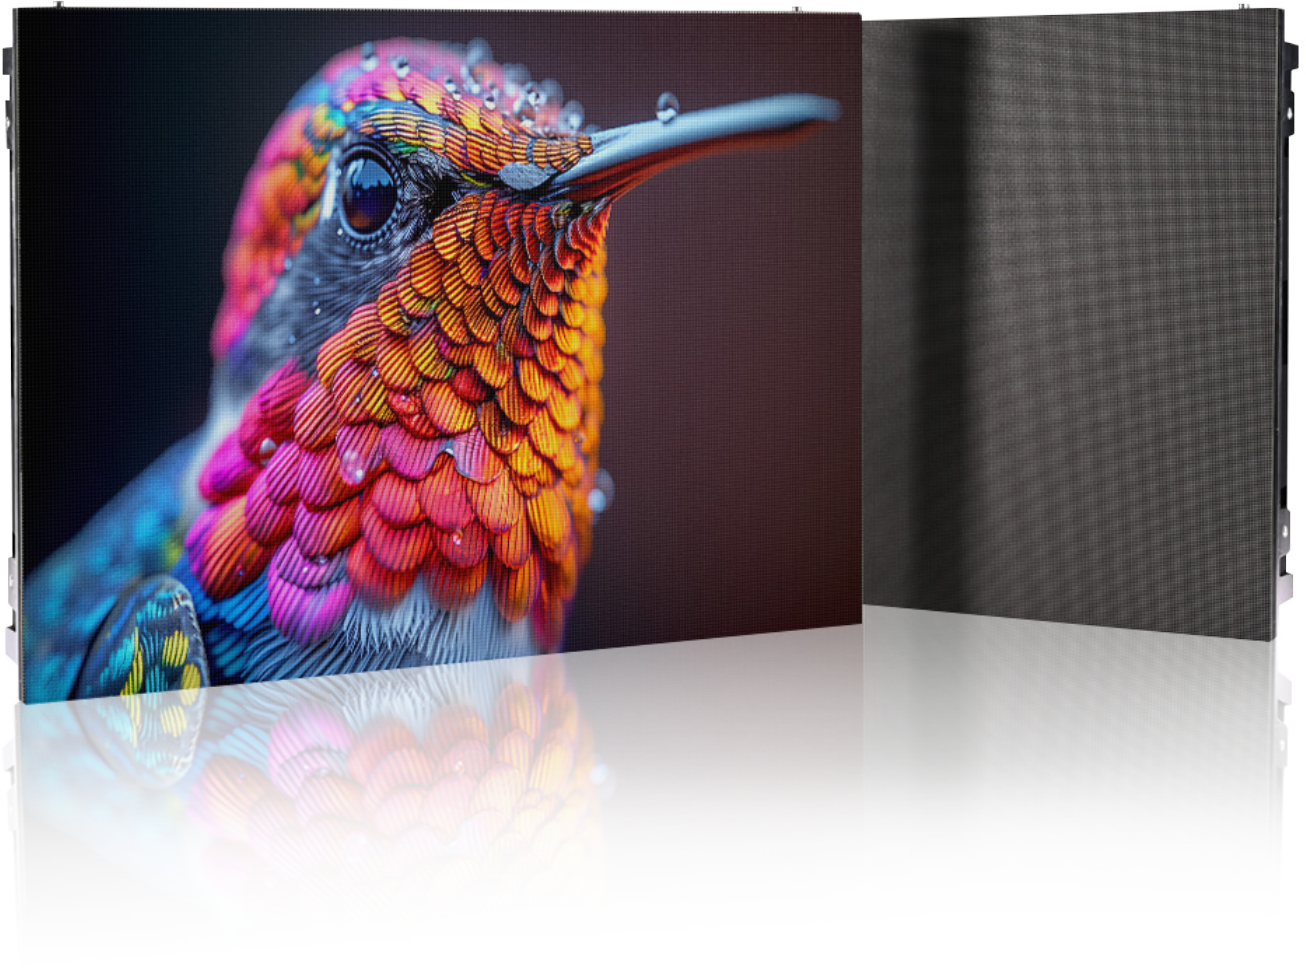

VisualWall

VWX-NPP186

1. Introduction

VWX-NPP186 is the indoor module, the size ratio is 2:1, for seamless splicing. With high brightness, contrast ratio and wide viewing angle, it can obtain high-quality display effect at all angles. The product occupies little space and has a service life of up to 100,000 hours. Front maintenance for lower cost.

2. Features

- High portability: lightweight and easy to install and disassemble.
- High refresh rate: 3840Hz refresh enables better display effect.
- Higher resolution delivers a more detailed display effect.
- Magnetic design allows for front installation and maintenance.
- Adopts constant current drive LED for even light emitting and lower power consumption.

3. Drawing

4. Parameter

| | Model | VWX-NPP186 |
|-----------------------------|--|----------------------|
| Module Parameter | Pixel Pitch(mm) | 1.86 |
| | Led | 1515 |
| | Module Resolution(WxH) | 172x86 |
| | Module Size (WxHxD, mm) | 320x160x15 |
| | Density (dot/m ²) | 288,762 |
| | Flatness (mm) | ≤1 |
| | Maintenance | Front |
| | Material | Plastic Bottom Shell |
| Optical Parameter | Single-dot brightness calibration | Available |
| | Single-dot color calibration | Available |
| | Brightness (cd/m ²) | 400-450 |
| | Color Temp(K) | 3200-9300 Adjustable |
| | Viewing Angle (H/V,°) | 140/140 |
| | Emitting point center distance deviation | <3% |
| | Brighness/Color uniformity | ≥95% |
| | Contrast Ratio | 5000:1 |
| Electrical Parameter | Max Power Consumption(W/m ²) | 372 |
| | Avg Power Consumption(W/m ²) | 124 |
| | Power Supply | 110-220VAC±15% |
| Processing Parameter | Driver Mode | Constant Current |
| | Scan Rate | 43 |
| | Frame Rate(Hz) | 60 |
| | Refresh Rate(Hz) | 3840 |
| | Color Depth(bits) | 12~14 |
| Operating Parameter | Receiving Card | 75 |
| | Lifespan(hr) | ≥100000 |
| | Operating Temp(°C) | -10~40 |
| | Storage Temp(°C) | 0~40 |
| | Operating Humidity(%RH) | 10%~65% |
| | Storage Humidity(%RH) | 10%~60% |